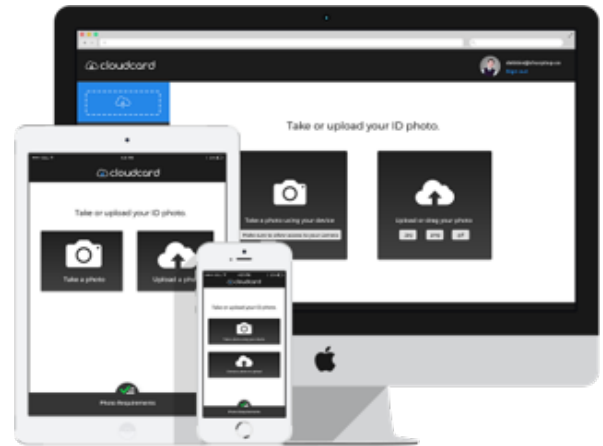

SECURE ISSUANCE

Interested in the next generation of identification solutions for your ID Office? We can show you how to implement a centralized and secure cloud issuance solution. Eliminate the need of pairing desktop computers with your badge printers.

HID® FARGO® Connect™

PHOTO UPLOAD

Don't let the long lines at your card office get in the way of your operations. Give people in your organization the freedom to snap a selfie and sign their cardholder agreement from the control of their phone, tablet, or computer.

VISITOR MGMT

Working with your existing infrastructure, the JRNY suite of cloud services and mobile apps allows you to know who is on premise in real time with a safe and secure visitor management system. Instant notifications of visitors' arrivals or if they do not meet conditions for entry.