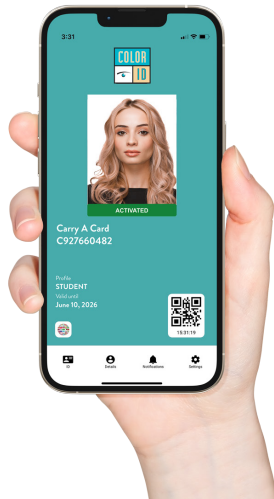

MOBILE SOLUTIONS

1. *Flexibility*
2. *Affordability*
3. *Secure*
4. *Open Connectivity*

- Open platform that issues and manages mobile credentials.
- Evolve as technology and industry move to the future.
- Move at your own pace, as your budget allows.
- Connect to third-party systems using standard APIs, connectors, and webhooks.
- Launch rapidly through built-in configurations.
- Expand! ColorID Mobile can provide full identity management, including ID cards.

BIOMETRIC READERS

ColorID specializes in biometric access control and can help identify what type of biometric reader is right for your organization. We carry several types of biometric readers including fingerprint recognition, iris cameras, and vein recognition.