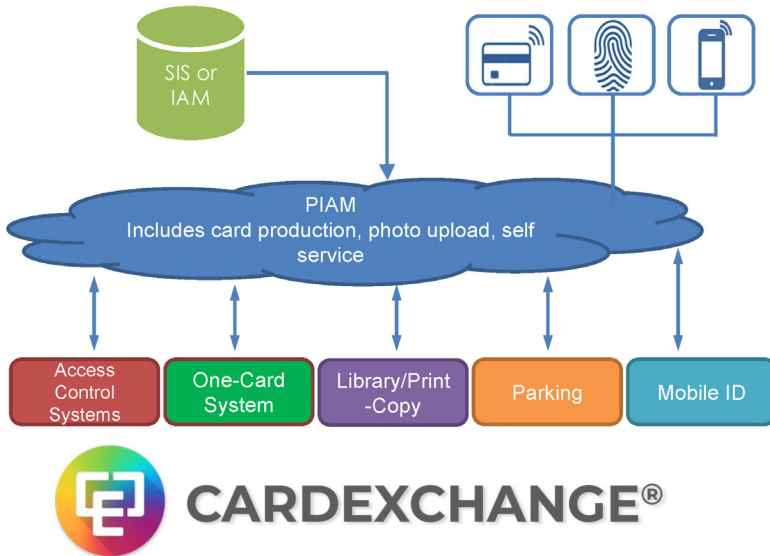

We are excited to share multiple Cloud-Based solutions for identification management, secure issuance, photo upload and visitor management. Set up a virtual meeting and demonstration with ColorID as we explore these Cloud-Based products and solutions that will provide your institution with significant cost savings and a clear roadmap to technology adoption and vendor independence. Our goal is showing our customers how to maximize your card office efficiency and streamline the production and management of credentials (both physical and digital).

www.colorid.com

sales@colorid.com

704-987-2238

ID MANAGEMENT

Learn more about the next generation of ID card management - with a solution containing advanced features for easy enrollment and credential management. Built for the cloud from day one, it scales to meet your organization's growing needs.

HID® FARGO® Connect™

PHOTO UPLOAD

Don't let the long lines at your card office get in the way of your operations. Give people in your organization the freedom to snap a selfie and sign their cardholder agreement from the control of their phone, tablet, or computer.

VISITOR MGMT

Working with your existing infrastructure, the JRNY suite of cloud services and mobile apps allows you to know who is on premise in real time with a safe and secure visitor management system. Instant notifications of visitors' arrivals or if they do not meet conditions for entry.